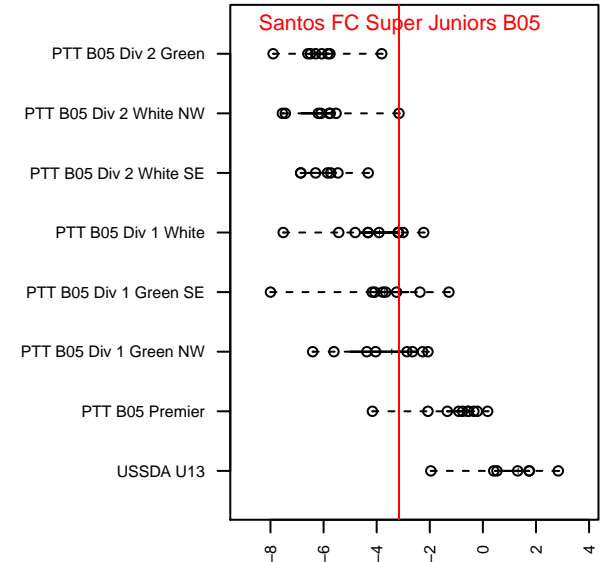

Santos FC Super Juniors B05

Santos FC
 Hubbard, OR
 B05 total strength=973
 attack=2.06 defense=1.61
 fall league = PTT B05 Div 2 White NW

alt names used:
 Santos FC 05B Super Juniors
 Santos FC B05 Super Jrs

Venues played:
 2017 Mt Hood Challenge U13 Bronze
 2017 PTT B05 Division 2 White NW

Santos FC Super Juniors B05
 Dots are actual minus expected GF (blue circles) and GA (red triangles).
 Blue line is smoothed change in attack strength. Red is smoothed change in defense strength.

**attack and defense variance (black dot)
relative to other teams
and top 10 in region**

**attack and defense rating
relative to others at age
and all opponents in last 13 months**

Performance relative to 13 month average