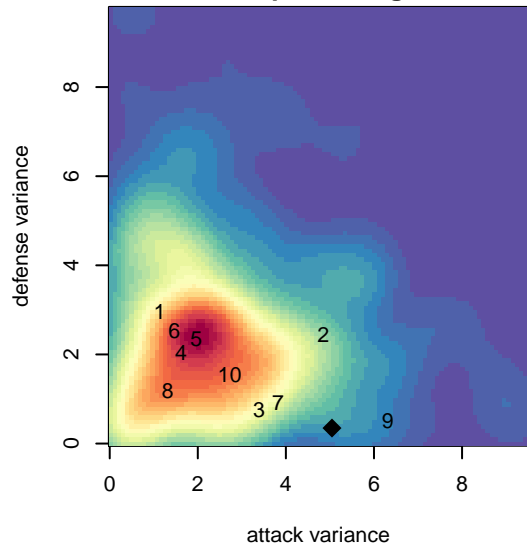

Santos FC Super Juniors B05

Santos FC
 Hubbard, OR
 B05 total strength=973
 attack=2.06 defense=1.61
 fall league = PTT B05 Div 2 White NW

alt names used:
 Santos FC 05B Super Juniors
 Santos FC B05 Super Jrs

Venues played:
 2017 Mt Hood Challenge U13 Bronze
 2017 PTT B05 Division 2 White NW

Santos FC Super Juniors B05
 Dots are actual minus expected GF (blue circles) and GA (red triangles).
 Blue line is smoothed change in attack strength. Red is smoothed change in defense strength.

**attack and defense variance (black dot)
relative to other teams
and top 10 in region**

**attack and defense rating
relative to others at age
and all opponents in last 13 months**

Performance relative to 13 month average